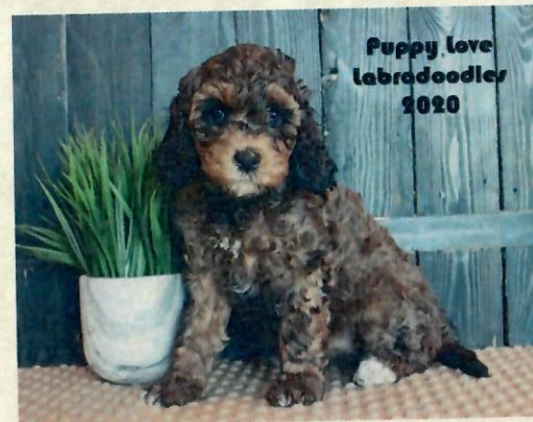

PEDIGREE OF PUPPY LOVES SHE'S A STAR

Sex: Female
 Breed: Multigen Australian Labradoodle
 D.o.B: 2020/03/01
 Color: Black
 Pattern: Sable With White Markings
 Breeder: Kelsie Payne
 Owner: Kelsie Payne and Christina James