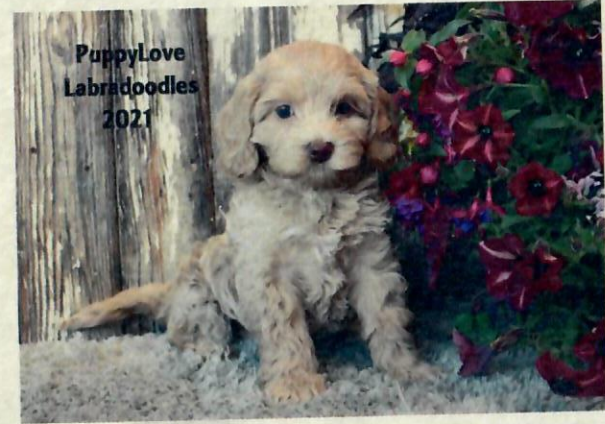

**PEDIGREE OF
PUPPY LOVES SWEET
PENELO-PEA**

Sex: Female
 Breed: Multigen Australian Labradoodle
 D.o.B: 2021/04/02
 Color: Caramel
 Breeder/Owner: Kelsie Payne

Parents	Grandparents	Great Grandparents	Great Great Grandparents
Sire Dreamland's Mr Darcy	Sire Alpenridge Armani	Sire Alpenridge Jordache	Tassie's Lil Poet
		Dam Alpenridge Covergirl	Sunset Hills Designer Label
	Dam Dreamland's Delilah	Sire Sprinville Lil Red Bentley	Tegan Park Tall Story
		Dam Dreamer's Godiva's Chocolate Temptation	Alpenridge SM Lotta Style
Dam Puppy Loves A Willow In The Wind	Sire Sardis Park Montgomery	Sire Alpenridge Another Good Story	Highlands Very Well Red
		Dam Primetime's Chocolatee Clair	Sprinville Peppermint Patti
		Sire Hale's John Walker aka Scotch	Dreamer's Sergeant Major
	Dam Puppy Loves Minuet	Dam Puppy Loves Kiah	Mazin Tempatations
			Tegan Park Tall Story
			Teagan's Summer Fling
		Manor Lake Magic Man	
		Primetime's Jazzin' Up The Parti	
		Hale's Worth the Wait aka Skeeter	
		Hale's High Hopes	
		Puppy Loves Motley Is The Only Wear	
		Halton Hills Cyber	