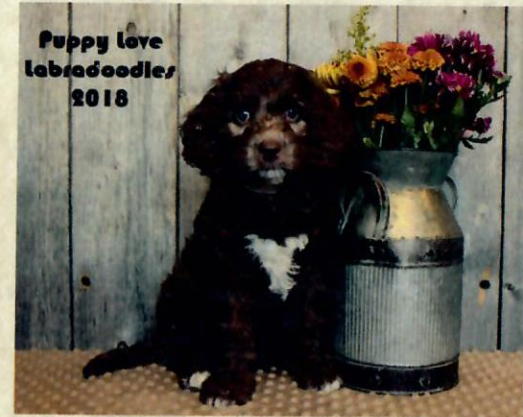

**PEDIGREE OF
PUPPY LOVES HEIDI HO**

Sex: Female
 Breed: Australian Multigen Labradoodle
 D.o.B: 2018/08/30
 Color: Cafe
 Pattern: With White Markings
 Breeder: Puppy Love Labradoodles
 Owner: Kelsie Payne