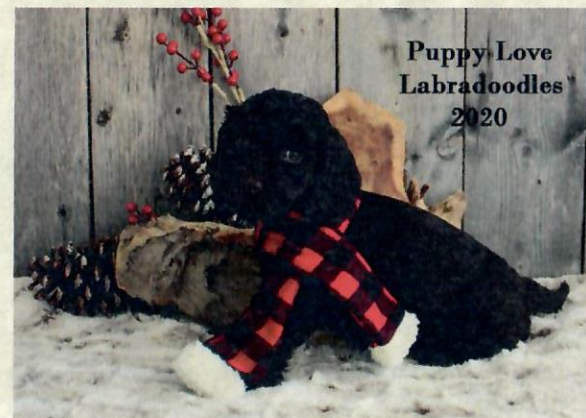

PEDIGREE OF PUPPY LOVES RISK IT FOR THE BISCUIT

Sex: Female
 Breed: Multigen Australian Labradoodle
 D.o.B: 2020/11/09
 Color: Chocolate
 Breeder: Kelsie Payne
 Owner: Kelsie Payne Guardians: Andrew and Wendy Whittick