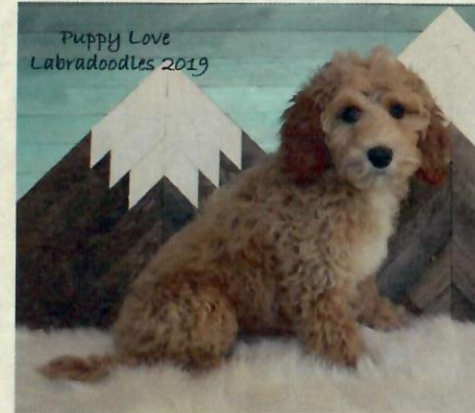

## PEDIGREE OF WAGGING TAIL BENNIE AND THE JETS

Sex: Male  
 Breed: Australian Multigen Labradoodle  
 D.o.B: 2019/10/03  
 Color: Apricot  
 Pattern: With White Markings  
 Breeder: Lori Brown  
 Owner: Kelsie Payne and Rachel Lucyshyn

Parents	Grandparents	Great Grandparents	Great Great Grandparents
Sire  High Country Paddington	Sire  Pine Lodge Finn	Sire  Rivermist Lil Chase	Liberty's Chase
		Dam  Rivermist Autumn	Rivermist Kerbe
	Dam  Pine Lodge Peppermint	Sire  Sunvalley's Rivermist Brennan	Rivermist Chief
		Dam  Rivermist Britt	Rivermist Ireland
		Sire  Swinging Gate Cooper	Aussie L's Rudolph
		Dam  Swinging Gate's Izzie	Sunvalley's Rowen
Dam  Wagging Tail Penelope	Sire  Swinging Gate Dolce	Sire  Whispering Winds Augie Doggie	Rivermist Lil Nick
		Dam  Primetime's Ella	Rivermist Crystal
	Dam  Swinging Gate Gracie	Sire  Swinging Gate Cooper	Primetime's Colt
		Dam  Swinging Gate's Izzie	Avonlees Cocoa Bean
		Sire  Whispering Winds Augie Doggie	aAprina in Boo-B00 E-3 TAZ
		Dam  Primetime's Ella	Misty Point Sandy Beach
			Primetime's Buster Brown
			Whispering Winds Emma
			Puppy Loves Chanel's Masked Bandit
			Kent's Hill Lady in Red